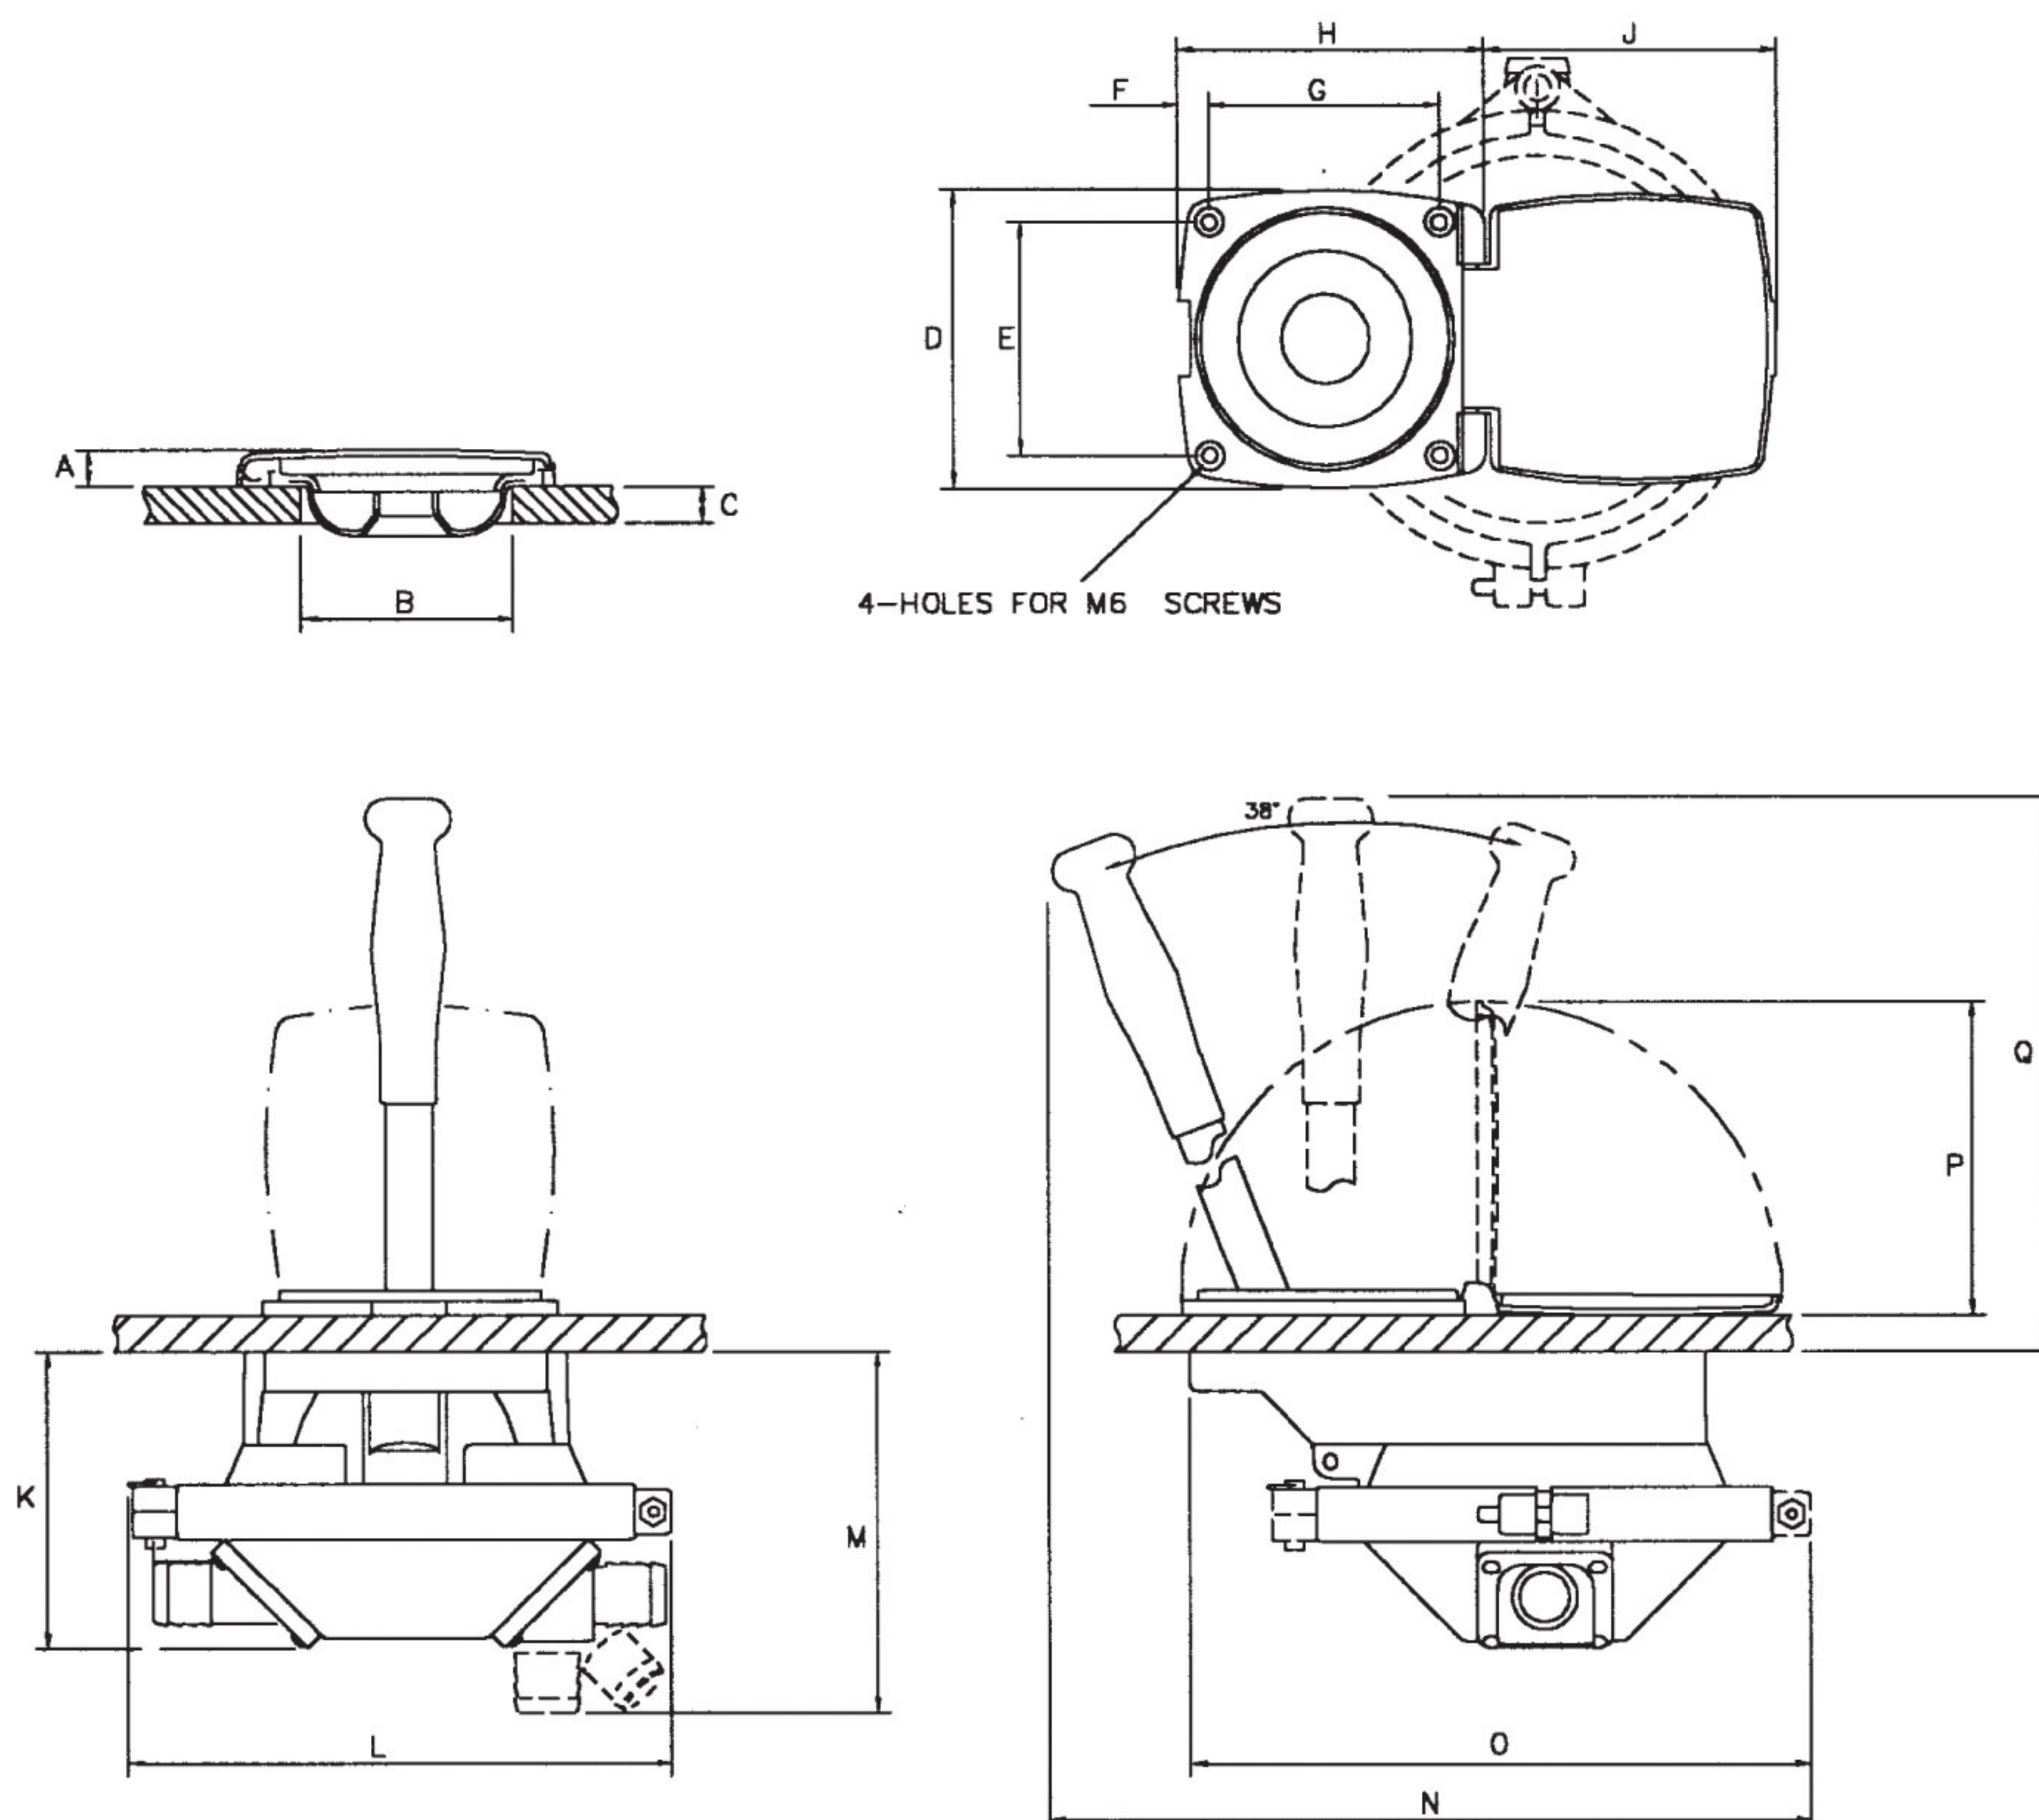

Spare Parts List - 29250 Series ThruDeck

Repair Kits Available		
Kit	Part No	Description
A	29256-1000	MAJOR SERVICE KIT
B	29241-1000	PORTS KIT 1"
	29241-1010	PORTS KIT 1 1/2"
C	29252-1000	CLAMP RING ASSEMBLY
D	29254-1000	ROCKER ASSEMBLY

Key	Description	Qty Per Pump	Part No	Qty per Repair Kit			
				A	B	C	D
1	THROUGH DECK KIT	1	29279-0000				
2	SCREW	4					
3	ROCKER	1					1
4	RING CLIP	6				2	4
5	WASHER	4					4
6	CLEVIS PIN (LONG)	2					2
7	HANDLE	1	29267-1000				
8	SCREW	8		2	2		
9	OUTLET PORT	1				1	
10	FLAP VALVE	2		2	2		
11	LOWER BODY	1	29258-1000				
12	INLET PORT	1				1	
13	NYLOC NUT	1		1			1
14	DIAPHRAGM PLATE (LOWER)	1					1
15	DIAPHRAGM	1		1			
16	DIAPHRAGM PLATE (UPPER)	1					1
17	BOLT	1					1
18	SCREW	1		1			1
19	DIAPHRAGM CLAMP RING	2					2
20	CLEVIS PIN (SHORT)	1					1
21	WASHER	2					2
22	NUT	1					1
23	UPPER BODY	1	29251-1000				
24	O-RING	1		1			1

Dimensions

A	B	C	D	E	F	G	H	J	K	L	M	N	O	P	Q	UNITS	WEIGHT
14.5 (0.6)	Ø86 (3.4)	5-22 (0.209)	120 (4.7)	94 (3.7)	12.8 (0.5)	94 (3.7)	129 (5.1)	115 (4.5)	121 (4.8)	218 (8.58)	147 (5.8)	310 (12.2)	252 (9.9)	129 (5.1)	277 (10.9)	mm (ins)	1.2 kg (2.5) (lbs)