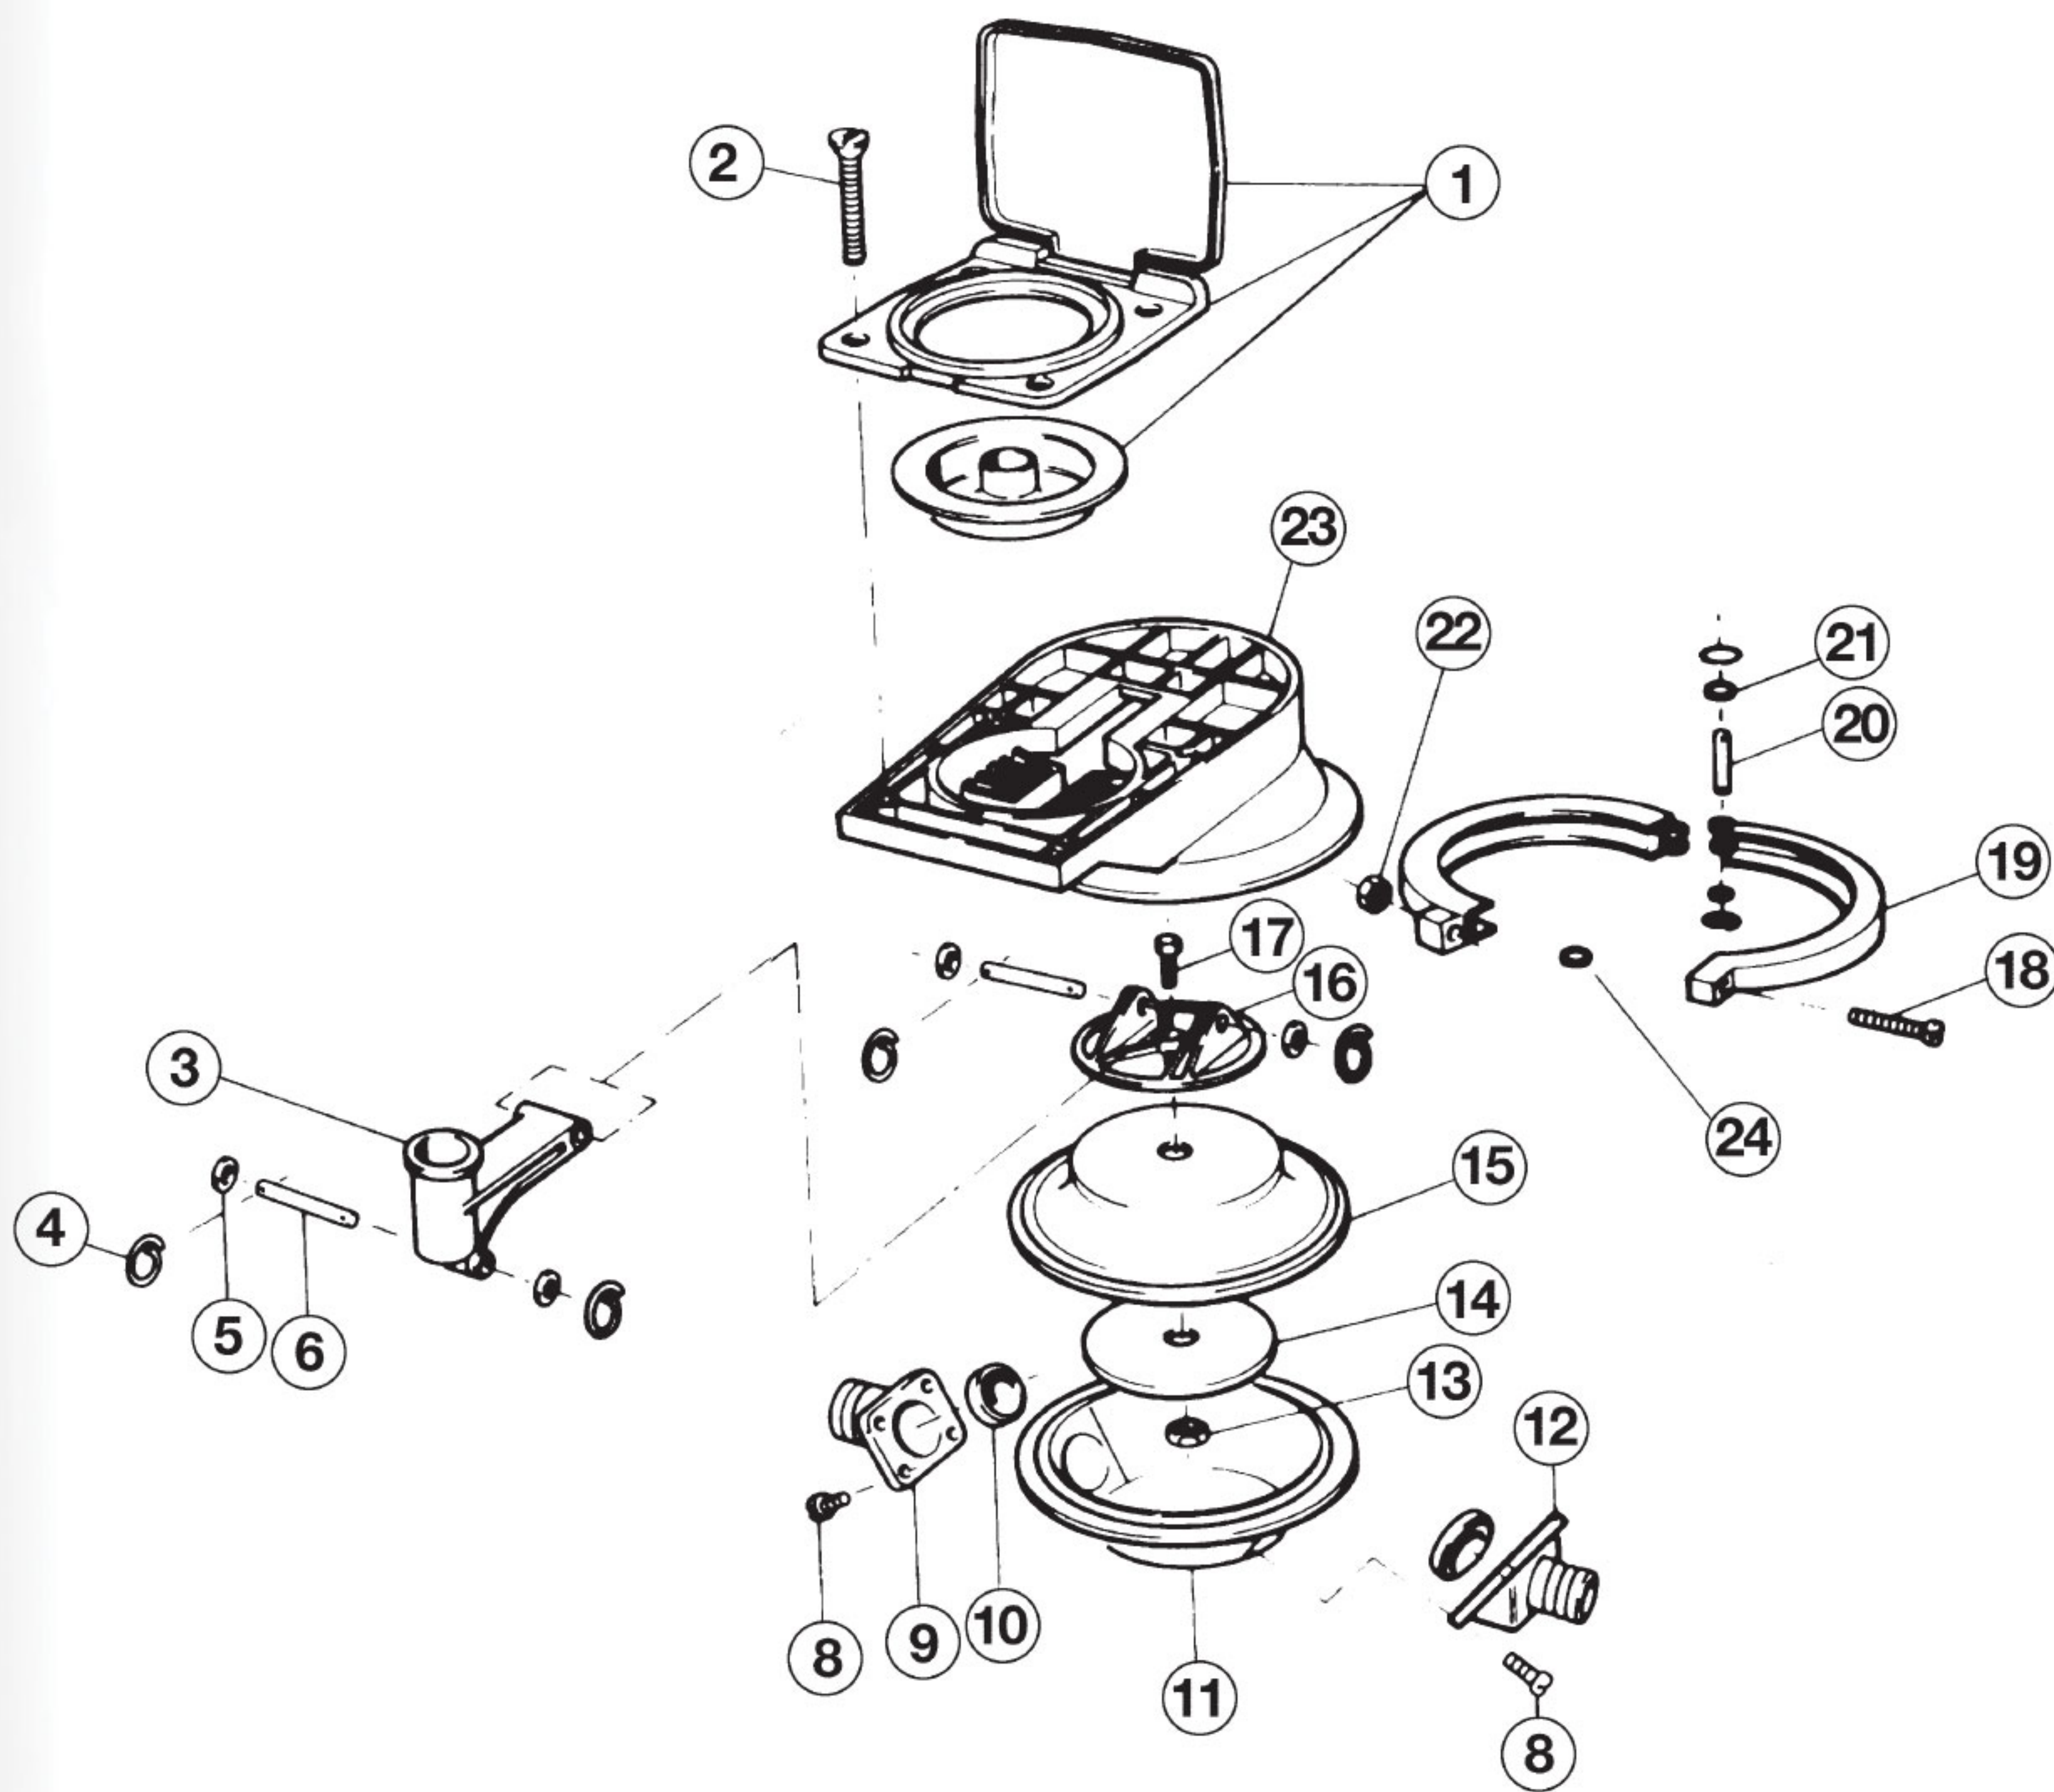

Spare Parts List - 29250 Series ThruDeck

Repair Kits Available		
Kit	Part No	Description
A	29256-1000	MAJOR SERVICE KIT
B	29241-1000	PORTS KIT 1"
	29241-1010	PORTS KIT 1 1/2"
C	29252-1000	CLAMP RING ASSEMBLY
D	29254-1000	ROCKER ASSEMBLY

Key	Description	Qty Per Pump	Part No	Qty per Repair Kit			
				A	B	C	D
1	THROUGH DECK KIT	1	29279-0000				
2	SCREW	4					
3	ROCKER	1					1
4	RING CLIP	6				2	4
5	WASHER	4					4
6	CLEVIS PIN (LONG)	2					2
7	HANDLE	1	29267-1000				
8	SCREW	8		2	2		
9	OUTLET PORT	1				1	
10	FLAP VALVE	2		2	2		
11	LOWER BODY	1	29258-1000				
12	INLET PORT	1				1	
13	NYLOC NUT	1		1			1
14	DIAPHRAGM PLATE (LOWER)	1					1
15	DIAPHRAGM	1		1			
16	DIAPHRAGM PLATE (UPPER)	1					1
17	BOLT	1					1
18	SCREW	1		1			1
19	DIAPHRAGM CLAMP RING	2					2
20	CLEVIS PIN (SHORT)	1					1
21	WASHER	2					2
22	NUT	1					1
23	UPPER BODY	1	29251-1000				
24	O-RING	1		1			1

Dimensions

A	B	C	D	E	F	G	H	J	K	L	M	N	O	P	Q	UNITS	WEIGHT
14.5 (0.6)	Ø86 (3.4)	5-22 (0.209)	120 (4.7)	94 (3.7)	12.8 (0.5)	94 (3.7)	129 (5.1)	115 (4.5)	121 (4.8)	218 (8.58)	147 (5.8)	310 (12.2)	252 (9.9)	129 (5.1)	277 (10.9)	mm (ins)	1.2 kg (2.5) (lbs)